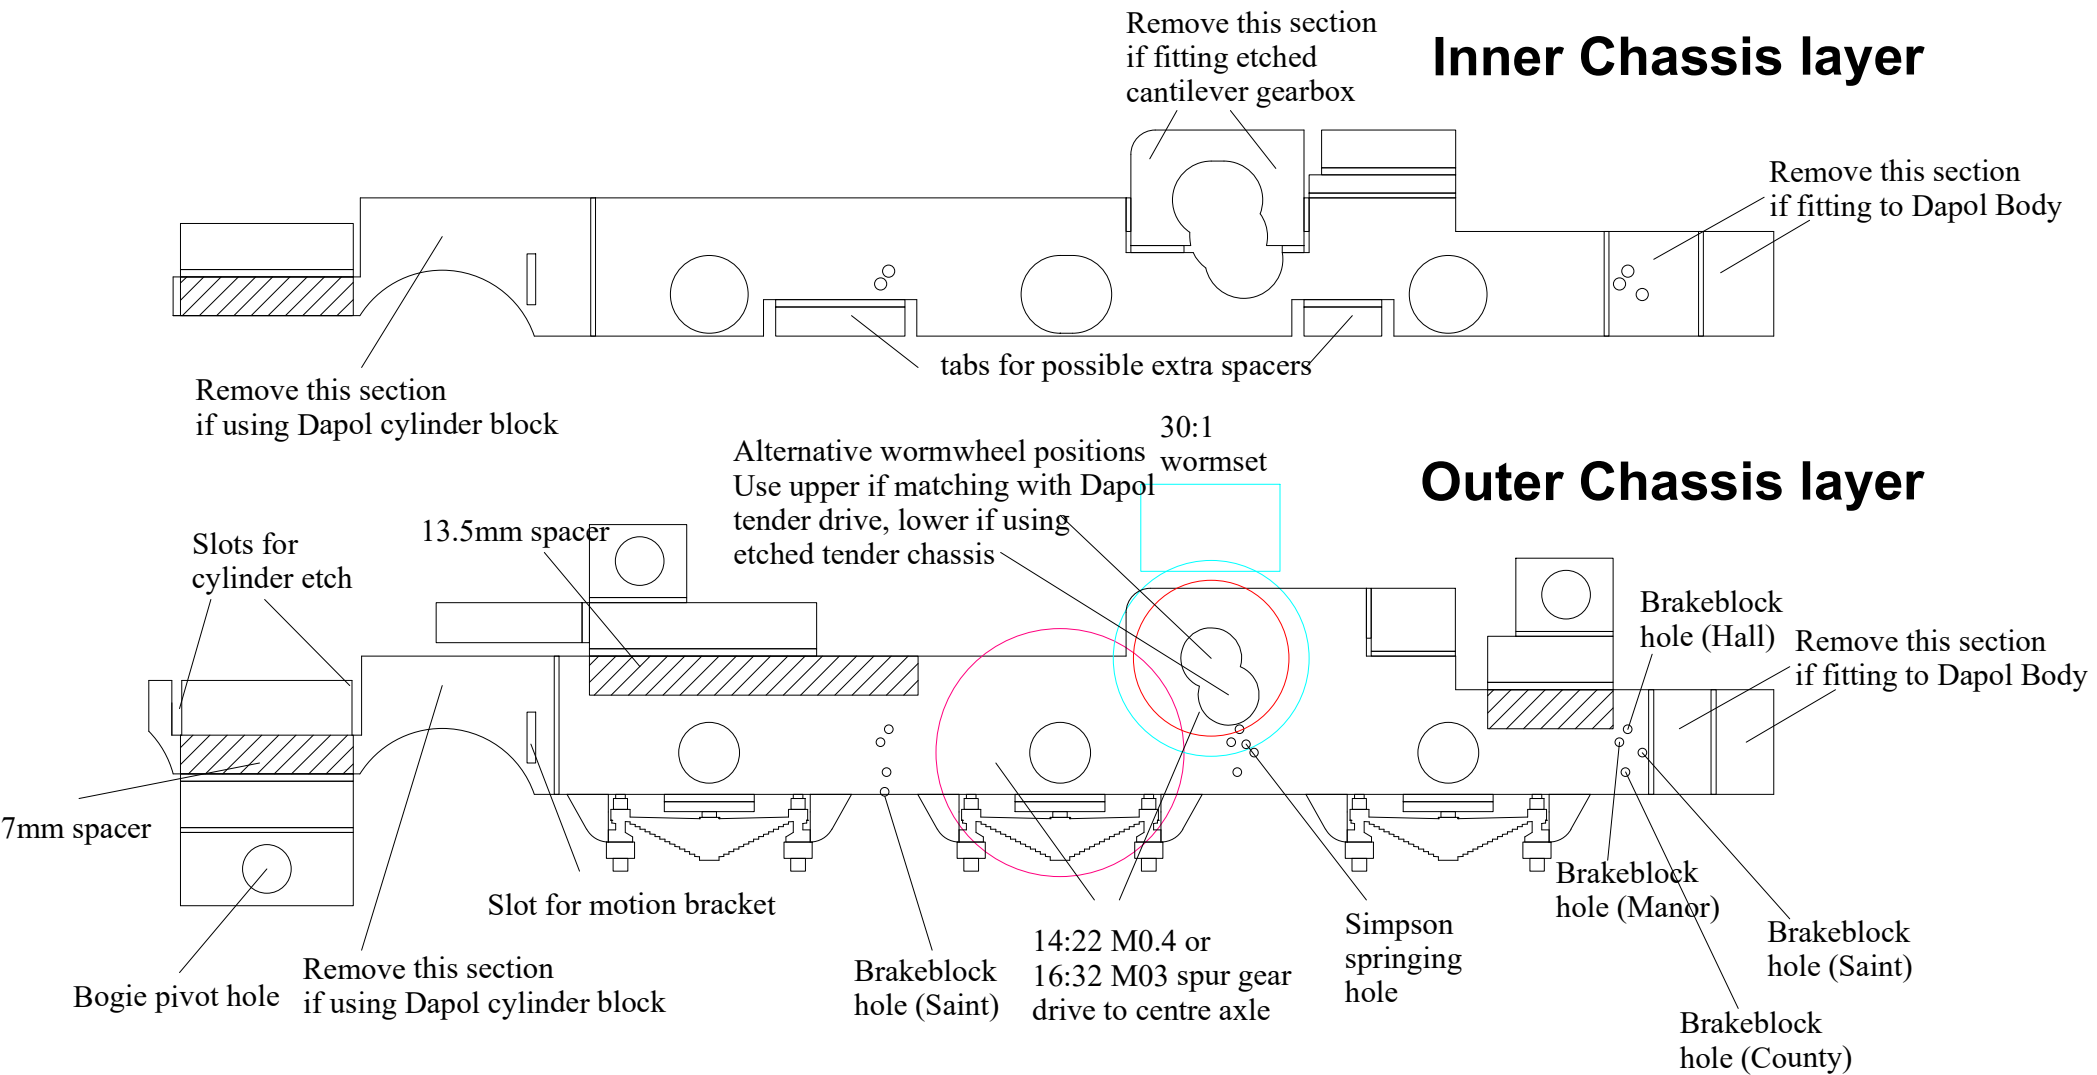

GWR Dapol Hall/Manor/Grange replacement chassis arrangement

GWR Hall/Grange/Manor Dapol replacement chassis parts